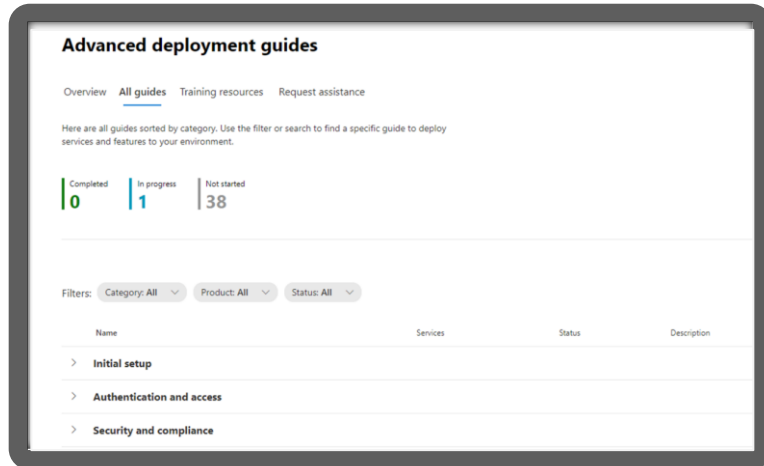

FastTrack services are delivered in multiple ways

Self-serve

All customers can use in-product advanced deployment guides available in the Microsoft 365 admin center