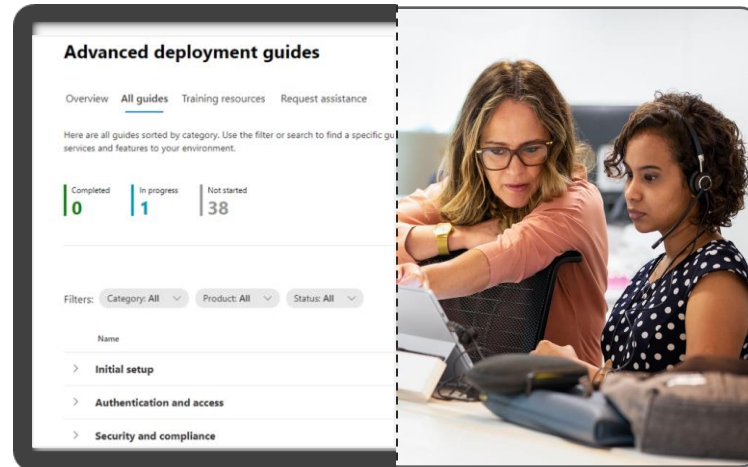

Visit aka.ms/FastTrackServiceDescription for the latest FastTrack details

FastTrack services are delivered in multiple ways

Self-serve

All customers can use in-product advanced deployment guides available in the Microsoft 365 admin center

FastTrack OnDemand

Customers with 150+ eligible licenses of certain workloads get a delivery model that combines remote guidance together with in-product advanced deployment guides

FastTrack Specialists